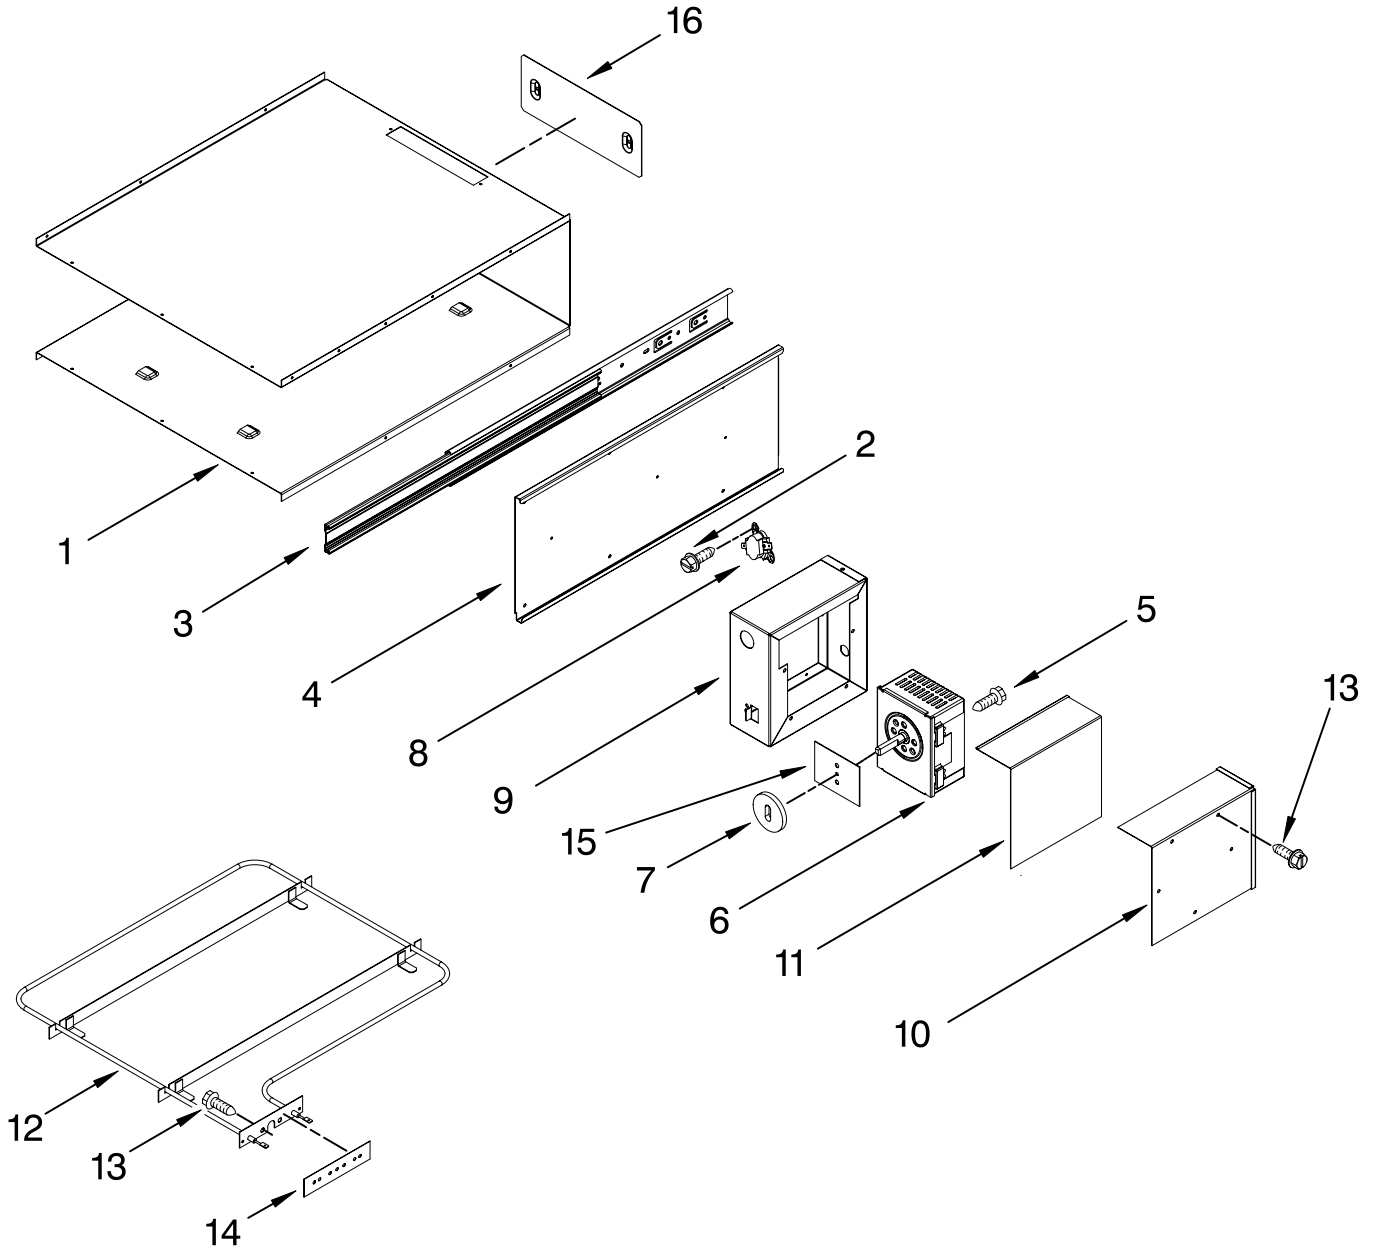

INTERNAL WARMING DRAWER PARTS

For Models: KEWS105SSS03, KEWS105SPA03

(Stainless) (Panel Ready)

FOR ORDERING INFORMATION REFER TO PARTS PRICE LIST

INTERNAL WARMING DRAWER PARTS

For Models: KEWS105SSS03, KEWS105SPA03
(Stainless) (Panel Ready)

Illus. No.	Part No.	DESCRIPTION
1	9762305	Wrapper
2	313806	Screw (1)
3	W10188461	Slide Assembly
4		Wall
	9762307	Right
	9762308	Left
5	311865	Screw
6	W10121337	Control
7	W10117362	Gasket, Control
8	9763126	Thermal Fuse
9	9763122	Enclosure, Electric
10	9763121	Cover, Enclosure
11	W10117363	Gasket, Enclosure
12	9762329	Element, Heating
13	3196537	Screw
14	W10118049	Seal, Heating Element
15	W10118113	Seal, Switch
16	W10118073	Heat Shield

FOLLOWING PARTS NOT ILLUSTRATED

WIRING HARNESS PARTS

W10129043 Harness, Main
W10129023 Power Cord
W10131847 Sensor, Sealed
4452601 Strain Relief
3400015 Screw, Ground
Power Cord

ACCESSORY PARTS

Front Panel
Assembly, Includes
Handle & Badge
8212671 Black
8212672 White